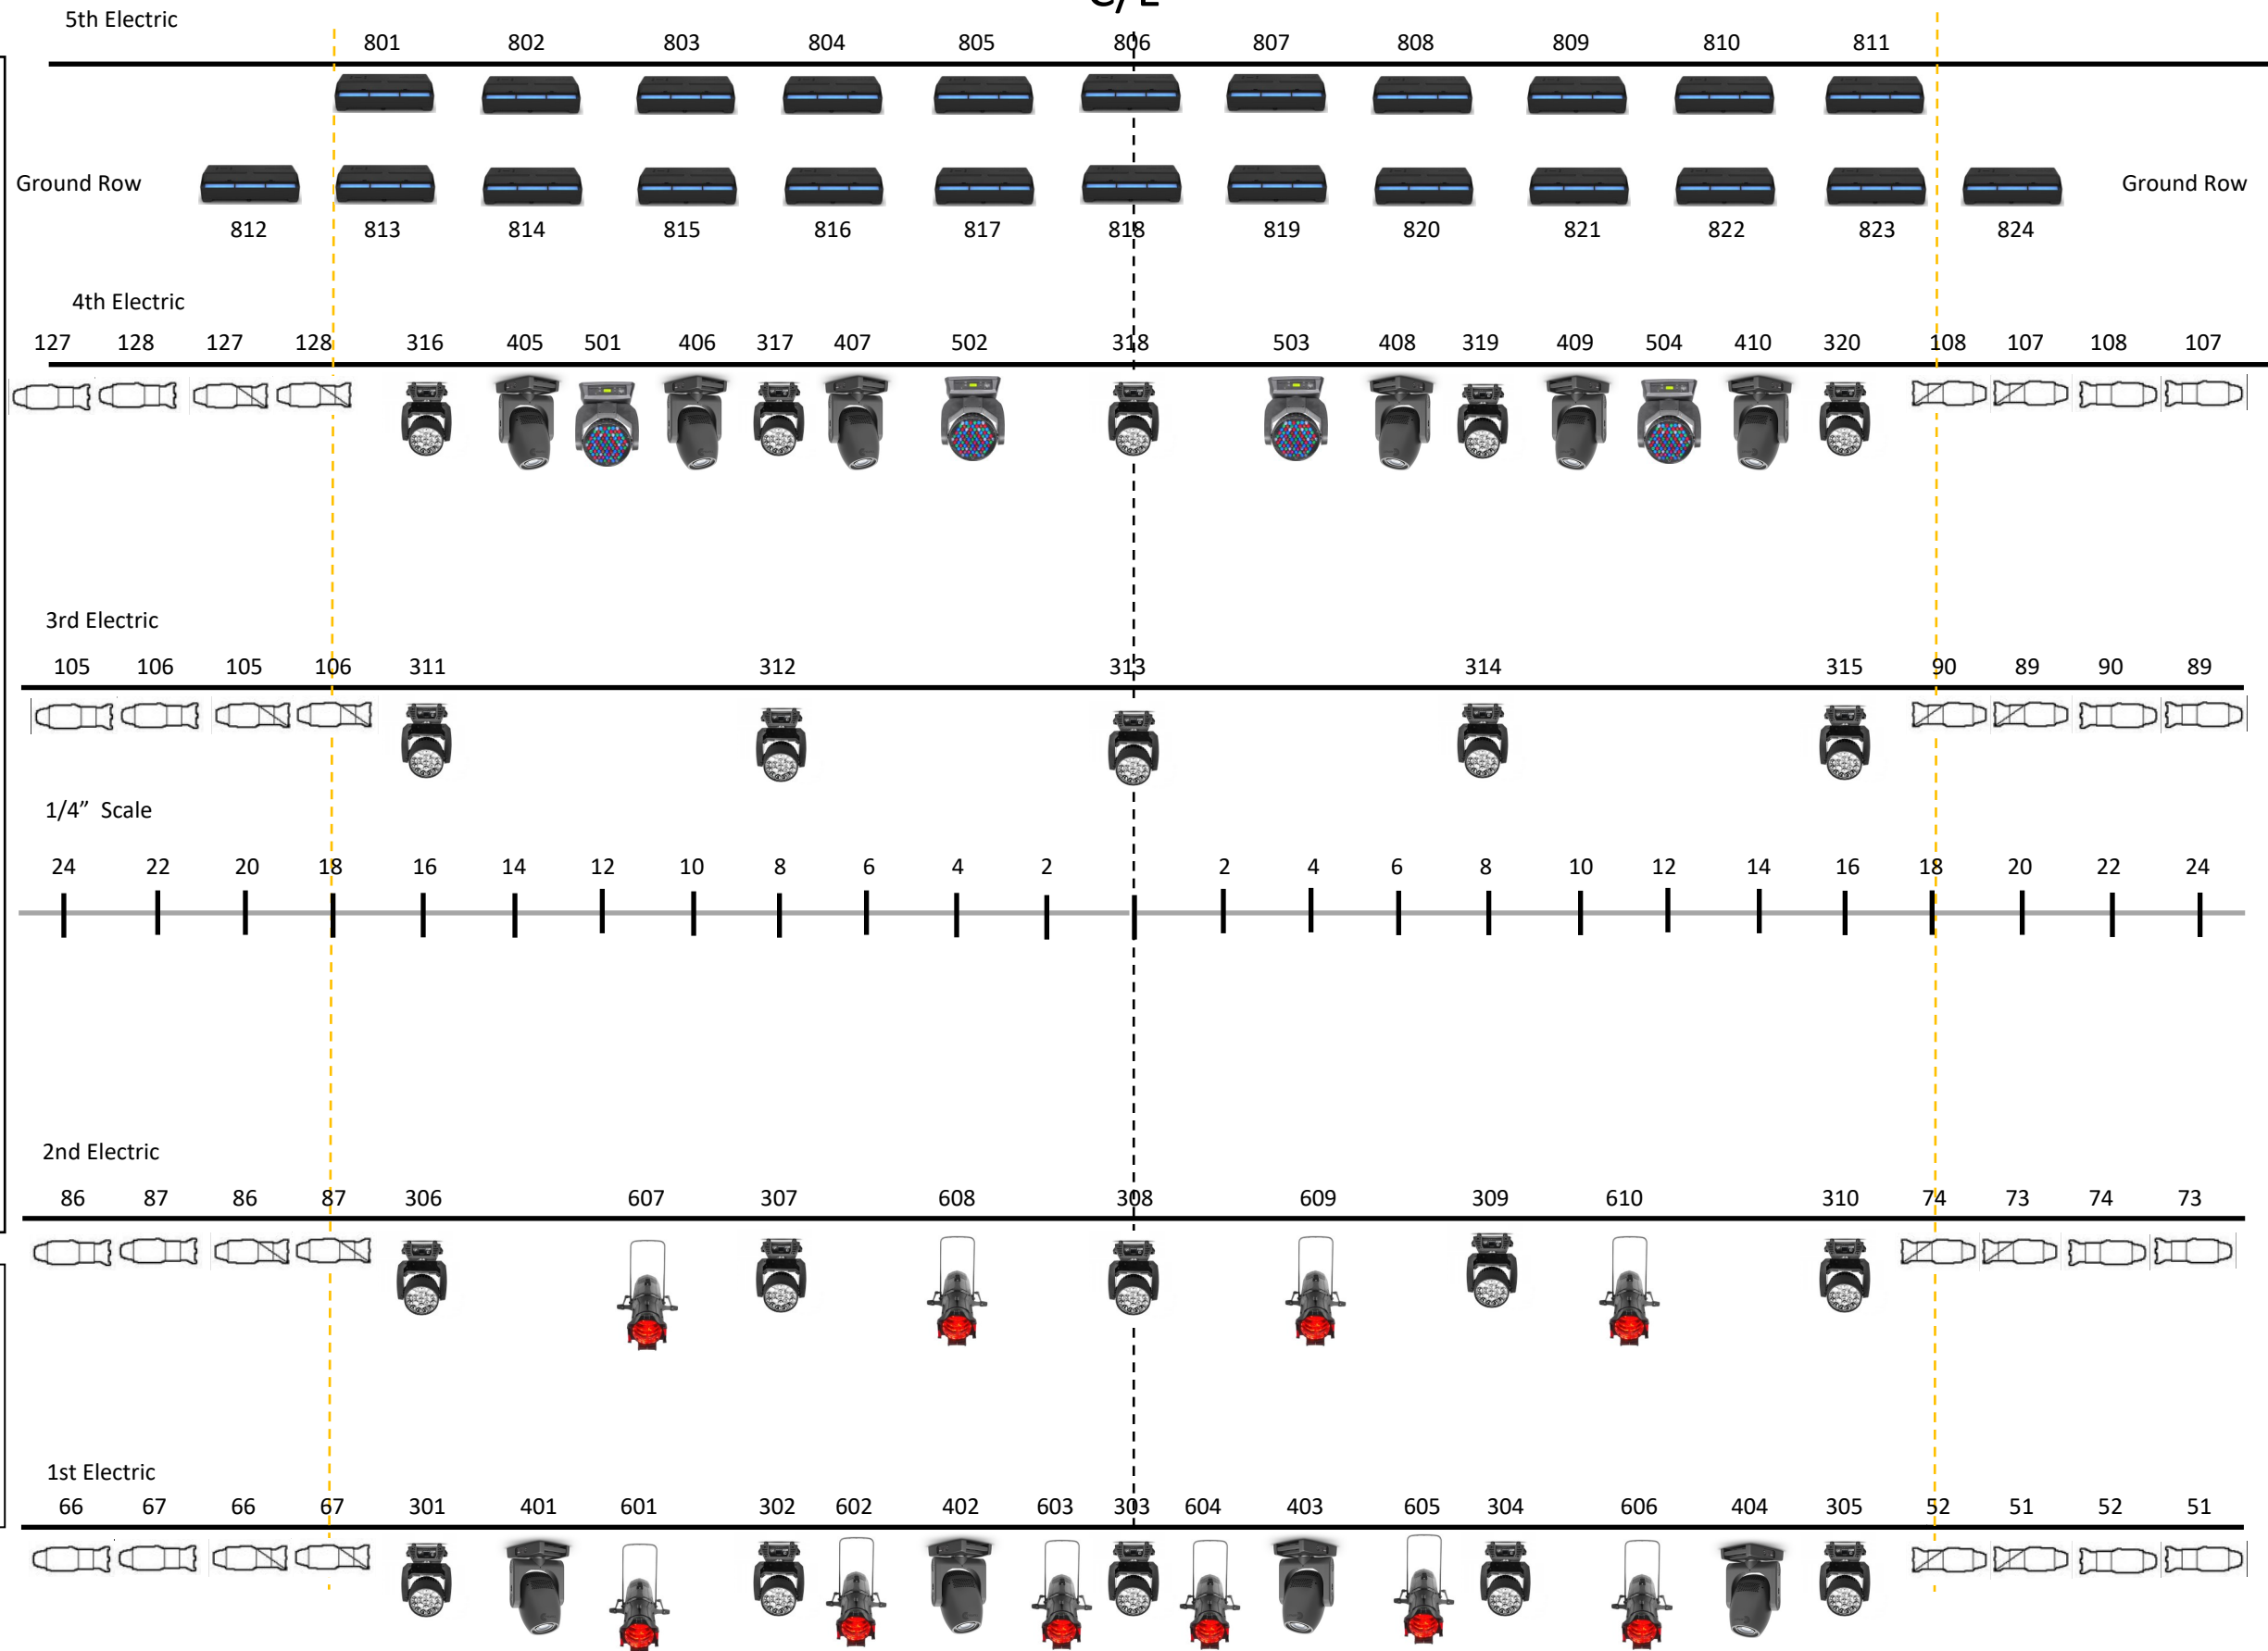

C/L

LEGEND:

- Chauvet Rogue 2X LED Wash
- Chauvet E910 LED, HD ERS
- Chauvet 560EZ LED Wash
- Clay Paky Axxor 400 Profile
- Chauvet FC1 Cyc Light
- ETC Source 4 26 ERS 750w
- ETC Source 4 36 ERS 750w

402 ← Channel

LEGEND:

- Chauvet Rogue 2X LED Wash
- Chauvet E910 LED, HD ERS
- Chauvet 560EZ LED Wash
- Clay Paky Axcor 400 Profile
- Chauvet FC1 Cyc Light
- ETC Source 4 26 ERS 750w
- ETC Source 4 36 ERS 750w

Warm ← Color

← Channel

224